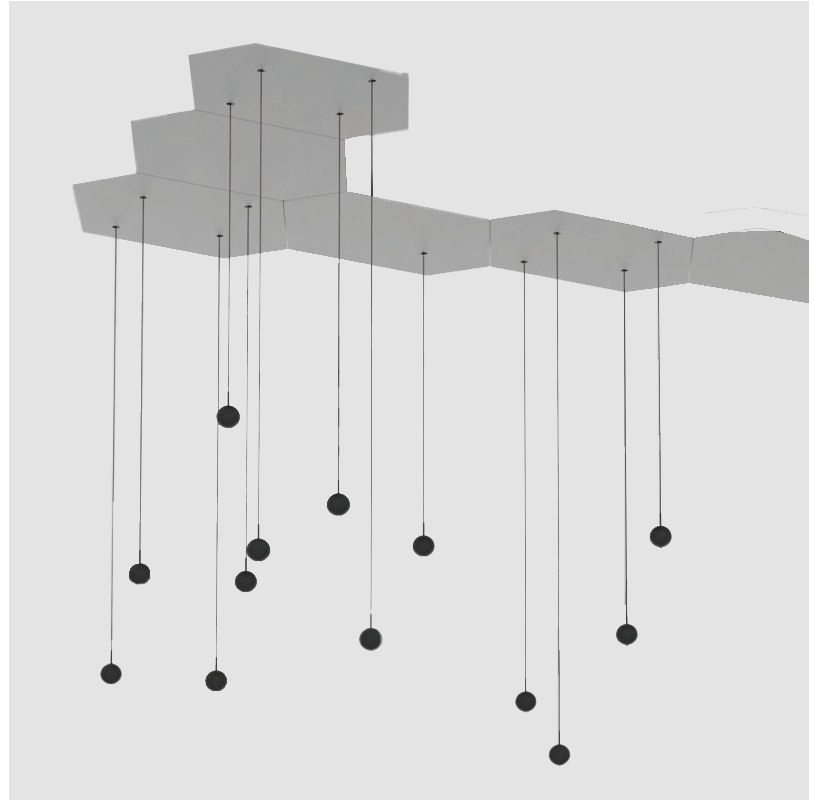

LED

Upon Request: Color Temperature _____

OPTICAL

Beam Angle: 55 _____
Upon Request: Special Beam Angle _____

RATINGS AND CERTIFICATIONS

Certified By: Certified for North American Standards _____
IP rating: IP20 _____